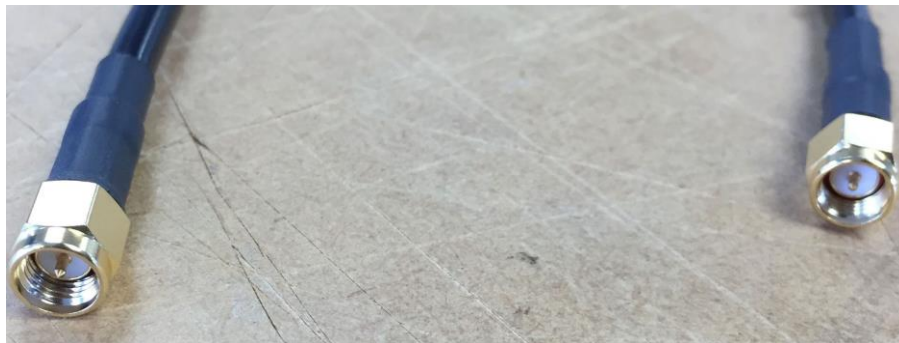

TRADITIONAL SMA CONNECTOR

RG 316 Cable with SMA Female Jack – A5530H and A5530C's Pigtail

LMR-195 Cable with SMA Male Plug – Extension Lead

Connected LMR-195 cable

NEWLY INTEGRATED SMB-SMA ADAPTOR

SMA-SMB Adapter

LMR-195 Cable connected using an adapter